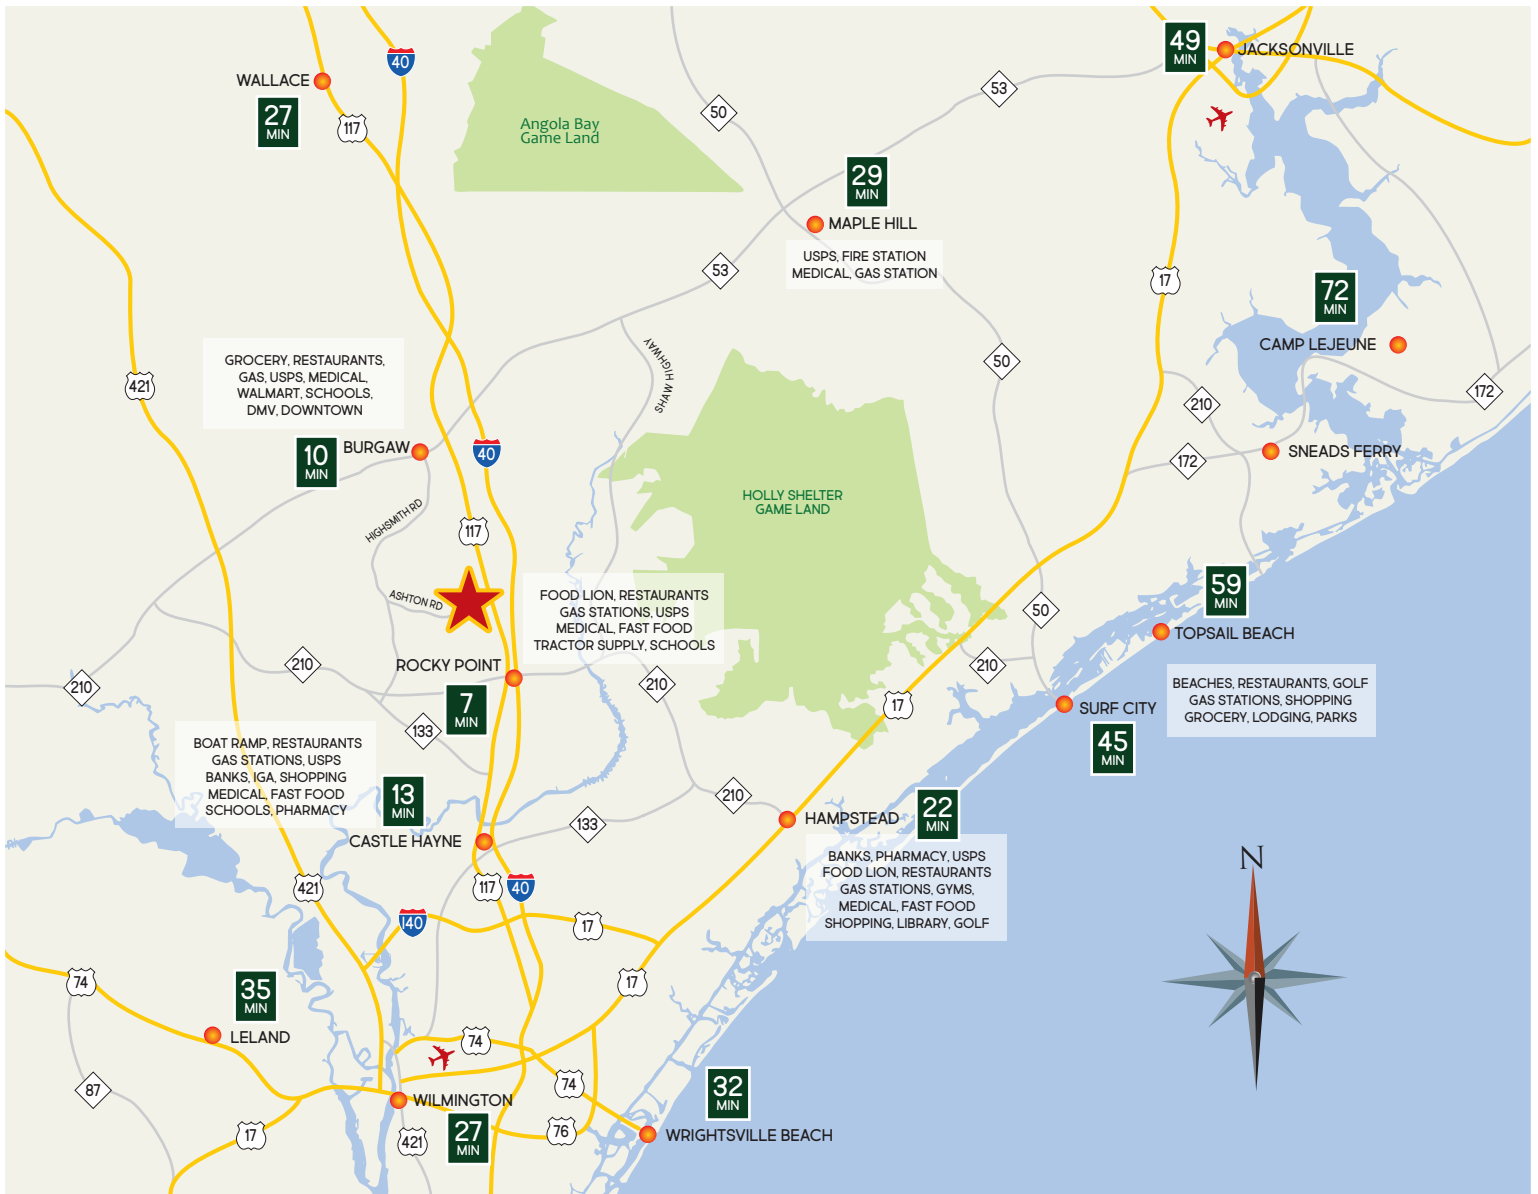

KESWICK FARMS

AREA MAP WITH POINTS OF INTEREST

Follow I-40 to State Hwy 210 W/exit in Pender County. Turn left to Rocky Point. Turn right onto US-117 N. Turn left onto Ashton Road.. Community on the left.